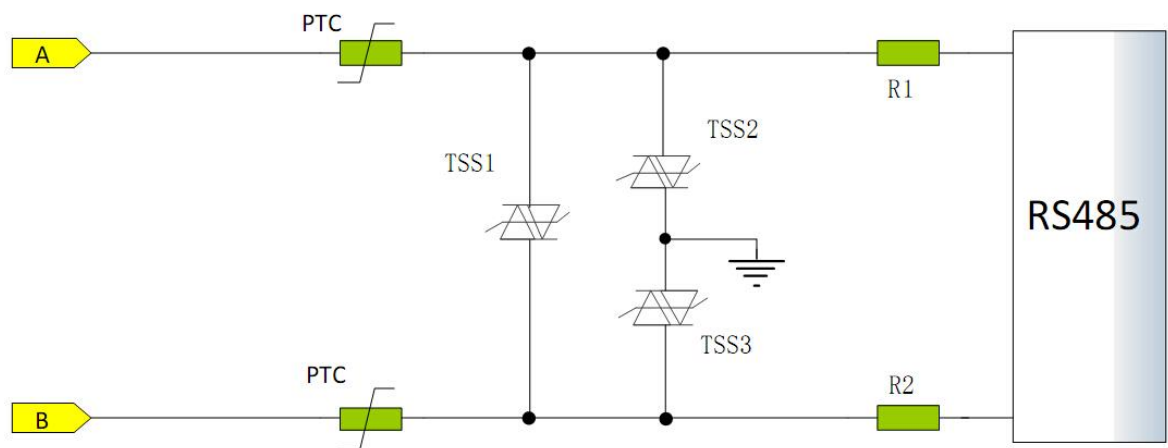

	Part Number	Vrwm	10/700μs	Package
GDT	LG3R5-090LSMD	90V	6KV	SMB
TVS1/TVS2/TVS3	SMBJ6.0CA	6V		
PTC	D250-120			

	Part Number	Vrwm	10/700 $\mu$ s	Package
TSS1/TSS2/TSS3	P0300SC	6V	6KV	
PTC	D250-120			